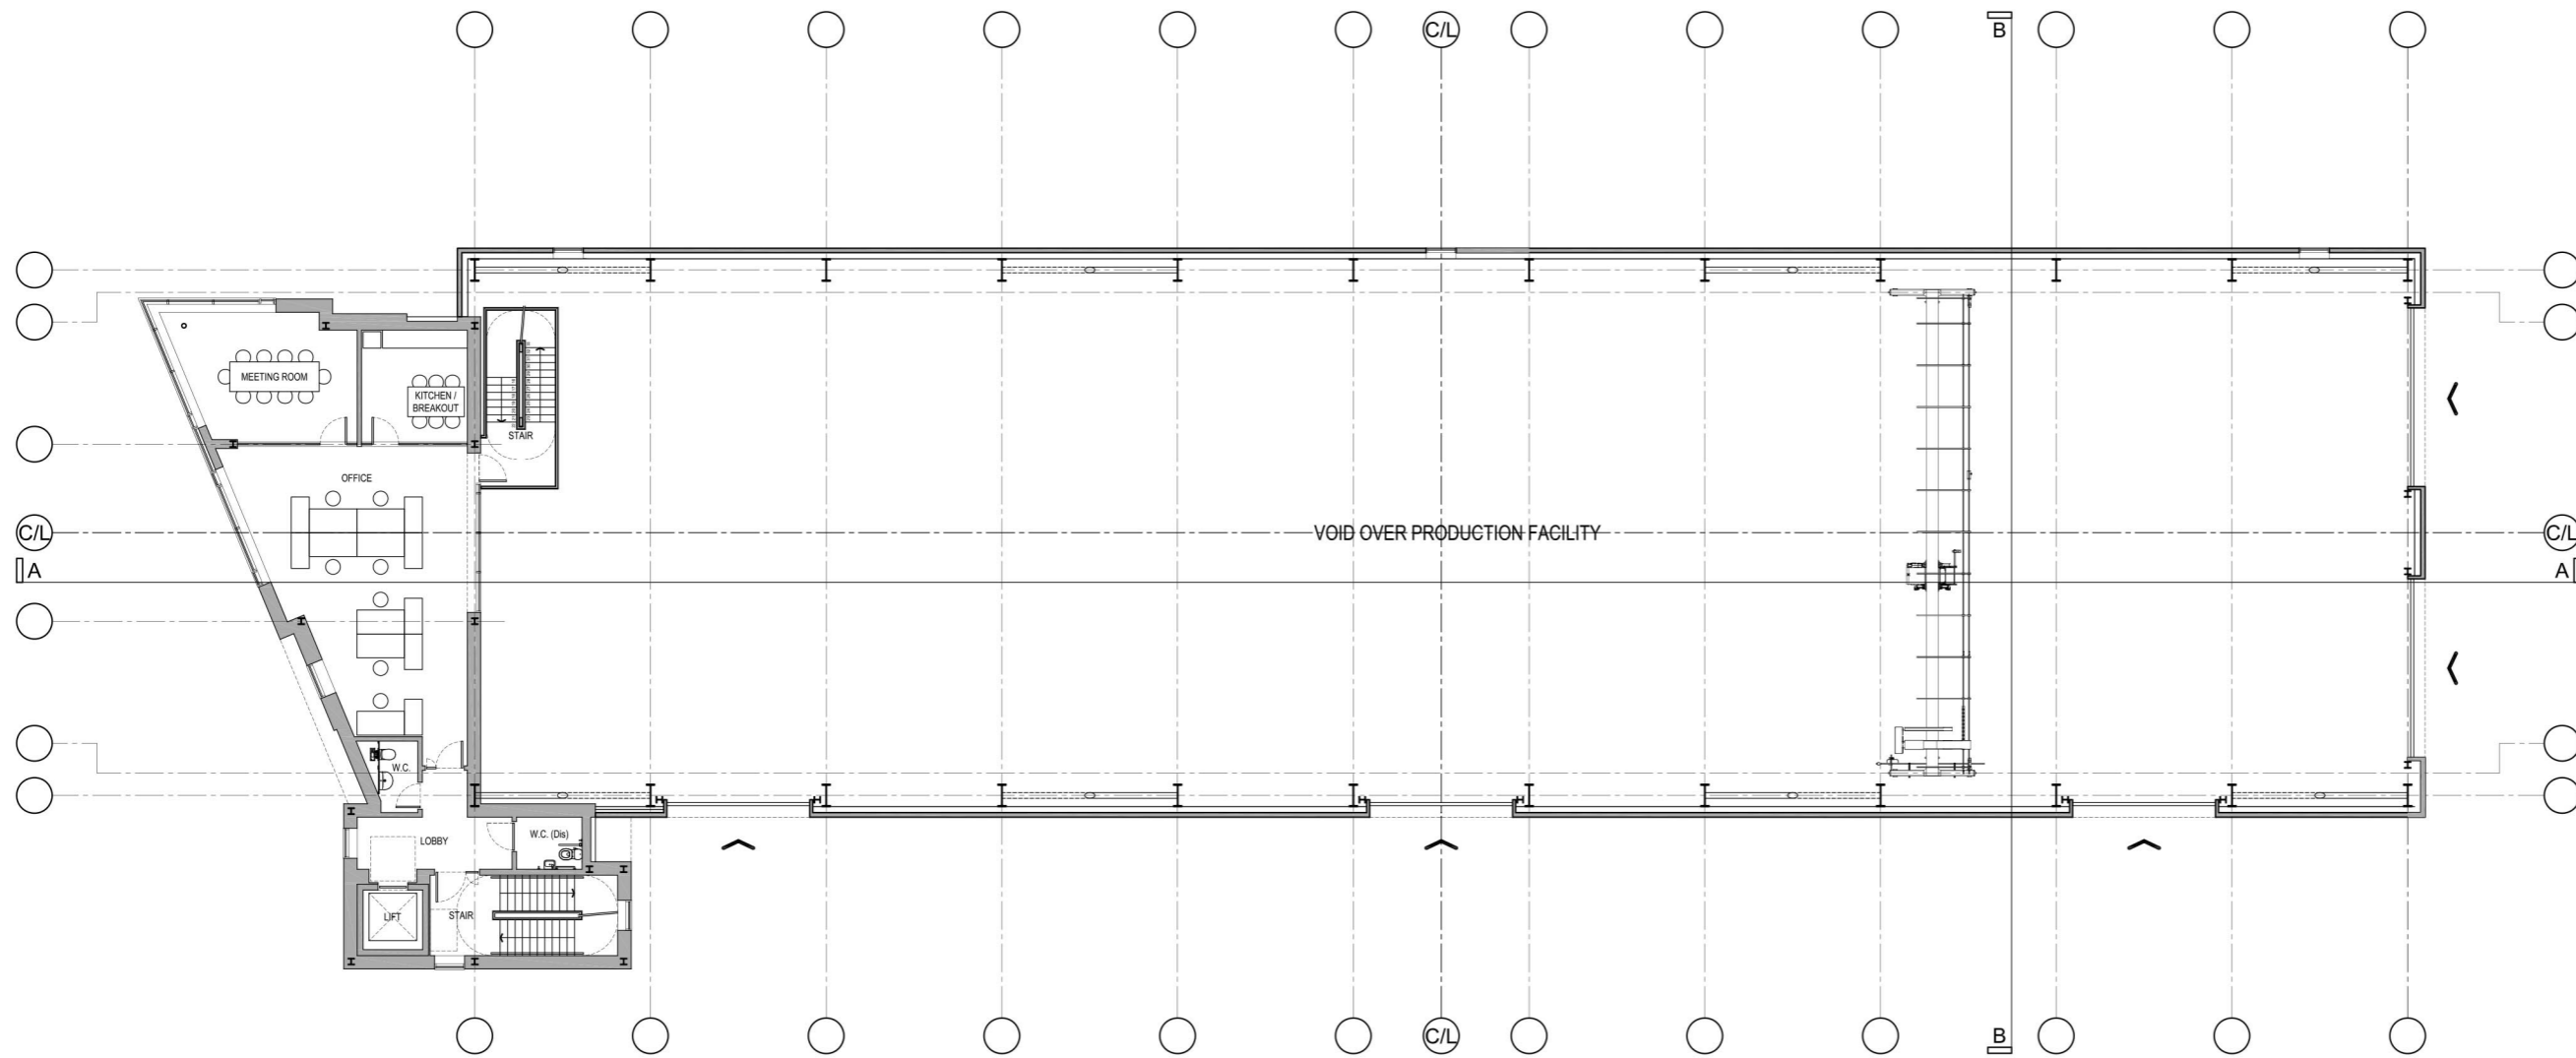

REV	DATE	DESCRIPTION	SIG
A	30.07.2021	Issued for Information	DR
B	02.12.2021	Issued for Information	DR
C	12.01.2020	Issued for Planning Application	DR

FIRST FLOOR PLAN

P L A N N I N G

CRUSOE ARCHITECTS

BUILDING TWO

GLOBE WAY, BUCKLEY

NEW MANUFACTURING FACILITY

First Floor Plan

DATE JULY 2021

DRAWING NO. 0048 SK06-C

SCALE 1:250 @ A3